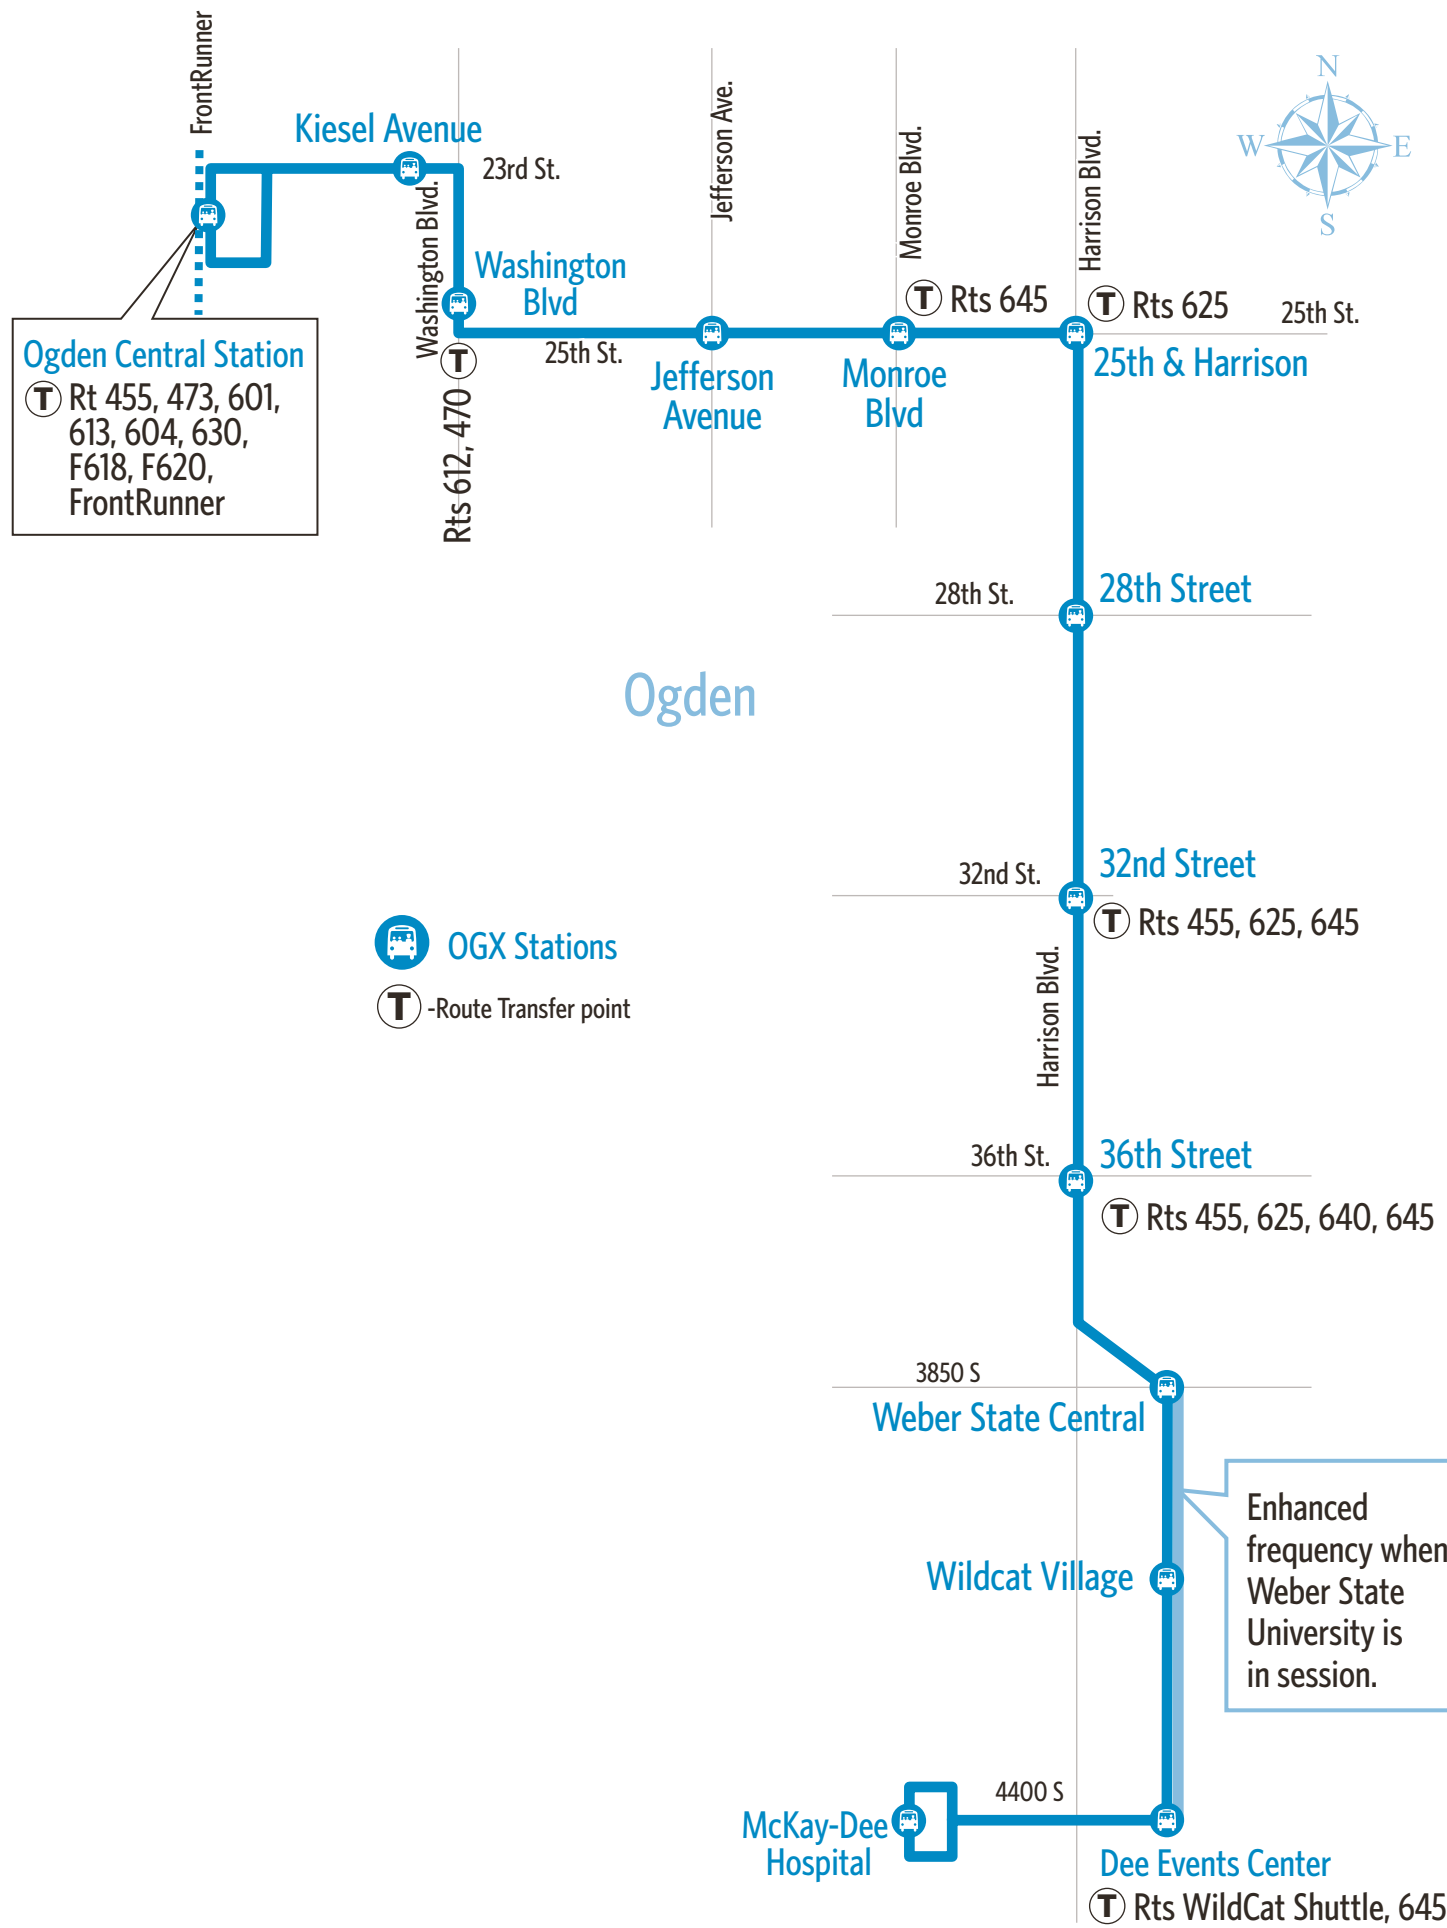

OGX Route 603X

WEEKDAYS 4:30 a.m. - Midnight BUSES EVERY 10 min	SATURDAYS 9 a.m. - 10:30 p.m. BUSES EVERY 15 min	SUNDAYS 10 a.m. - 6 p.m. BUSES EVERY 30 min

WILL OPERATORS WAIT AT TIMEPOINTS?
No. Operators will leave the first timepoint on time and then travel as quickly as possible to the end of the route. Operators stop to let customers on and off the bus, but the operator does not keep a set schedule.

HOW WILL I KNOW WHEN THE BUS WILL COME?
For most of the day on weekdays and Saturdays, OGX operates every 10-15 minutes. Late night service runs every 15-60 minutes. Approximate times are displayed at UVX stations.

For Information Call 801-RIDE-UTA (801-743-3882) outside Salt Lake County 888-RIDE-UTA (888-743-3882) www.rideuta.com

HOW TO USE THIS SCHEDULE
Determine your timepoint based on when you want to leave or when you want to arrive. Read across for your destination and down for your time and direction of travel. A route map is provided to help you relate to the timepoints shown. Weekday, Saturday & Sunday schedules differ from one another.

1. **UTA SERVICE DIRECTORY**
2. General Information, Schedules, Trip Planning and Customer Feedback: 801-RIDE-UTA (801-743-3882)
   - Outside Salt Lake County call 888-RIDE-UTA (888-743-3882)
   - For 24 hour automated service for next bus available use option 1. Have stop number and 3 digit route number (use 0 or 00 if number is not 3 digits).
   - Pass By Mail Information 801-287-2204
   - For Employment information please visit <http://www.rideuta.com/careers/>
   - Travel Training 801-287-2275

LOST AND FOUND
Weber/South Davis: 801-626-1207 option 3
Utah County: 801-227-8923
Salt Lake County: 801-287-4664

FARES
Exact Fare is required. Fares are subject to change.

ACCESSIBLE SERVICE
Wheelchair accessible buses are available on all routes. Alternate format schedules are available upon request. Telephone communication for deaf/hearing impaired persons is available by dialing 711.

TRANSFERS
Upon payment of a fare, a transfer is good for travel in any direction, including return trip, for two (2) hours until the time cut. The value of a transfer towards a fare on a more expensive service is the regular cash fare.

BIKES ON BUSES
The Bikes on Buses service is available on all buses, except Paratransit.

HOLIDAYS
Please check rideuta.com for holiday service information.

SNOW ROUTING
Please check rideuta.com/snow for information.

SEE SOMETHING? SAY SOMETHING!

To contact UTA police:
Call: 801-287-EYES (801-287-3937)
Or Text UTATIP and your tip to 274637

INTERPRETER

801-RIDE-UTA
call (801-743-3882)
Toll-Free (888-743-3882)

Intérprete 口譯 thông dịch viên
해석자 tumač переводчик
インタプリタ Dolmetscher 通譯

PLAN AND PAY WITH transit

transit
Available in the App Store and Google Play.