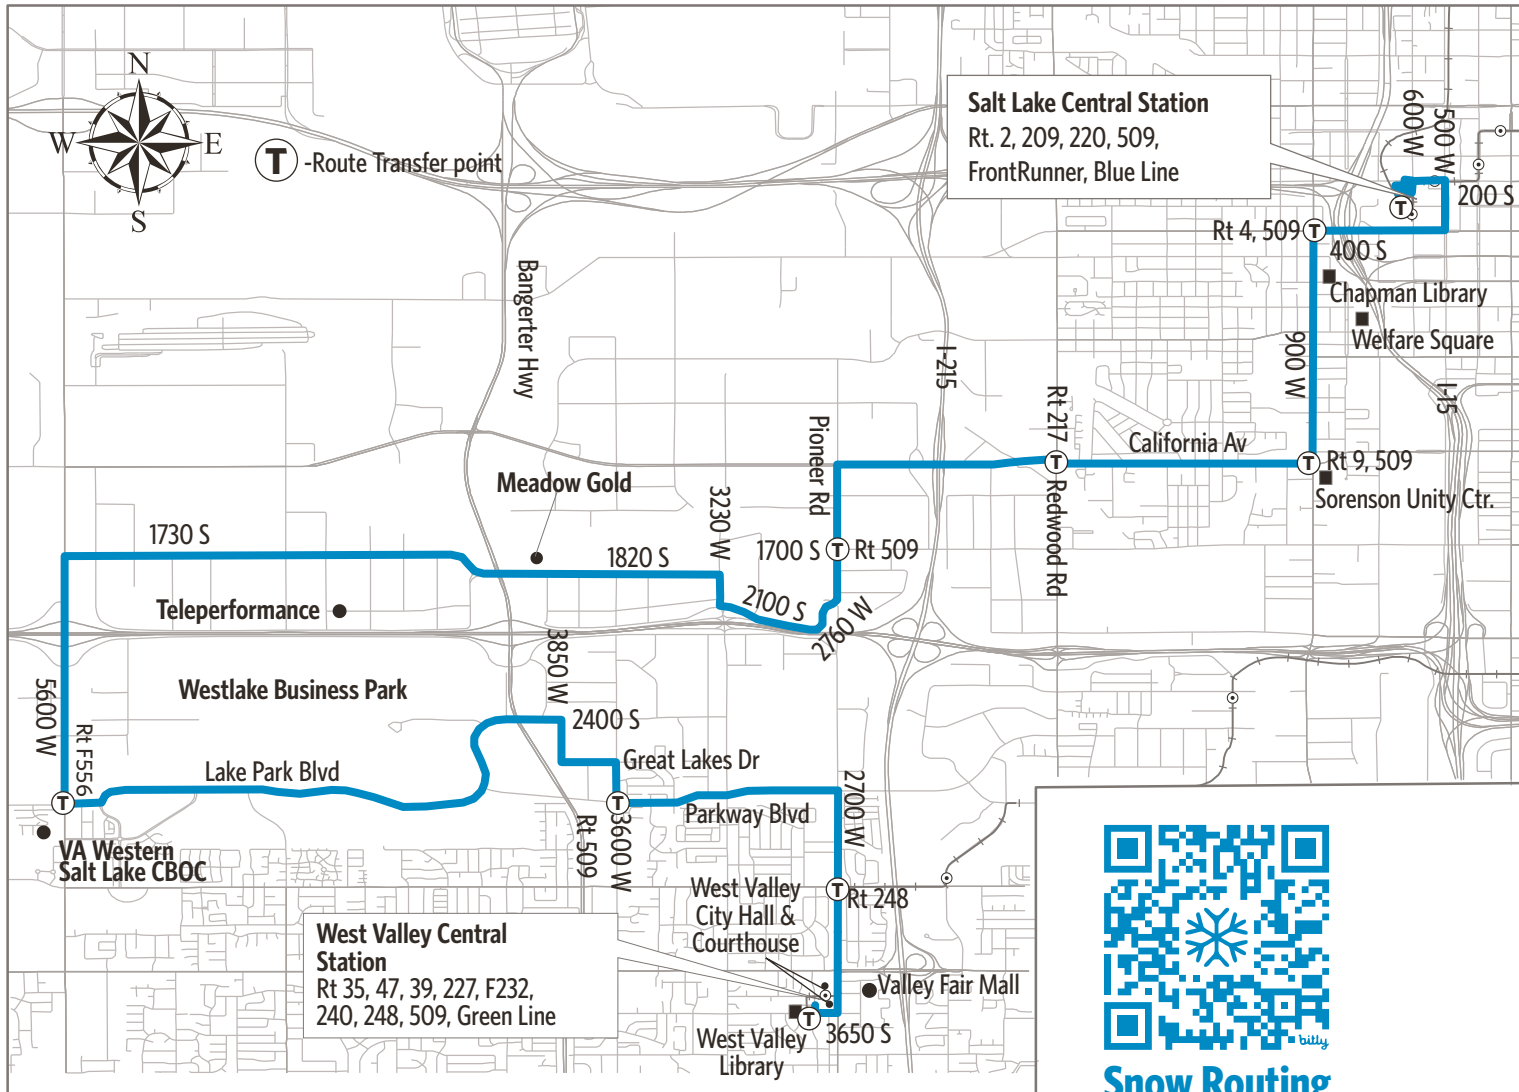

# Route 513 - Industrial Business Park Shuttle

## 513-WEEKDAYS To Salt Lake Central Station

West Valley Central Station	2700 S & Constitution Blvd	2500 S & 3850 W	4000 W & Parkway Blvd	5300 W & 1730 S	1820 S & 3600 W	California Ave & Pioneer St.	1300 S & 900 W	900 W & 400 S	Salt Lake Central Station
514a	520a	526a	531a	540a	549a	556a	603a	606a	618a
544	550	556	601	610	619	626	633	636	648
412p	418p	423p	428p	437p	447p	455p	504p	507p	519p
442	448	453	458	507	517	525	534	537	549

### HOW TO USE THIS SCHEDULE

Determine your timepoint based on when you want to leave or when you want to arrive. Read across for your destination and down for your time and direction of travel. A route map is provided to help you relate to the timepoints shown. Weekday, Saturday & Sunday schedules differ from one another.

Route 509 - 900 West Shuttle

Timepoints are approximate and may vary due to road and traffic conditions